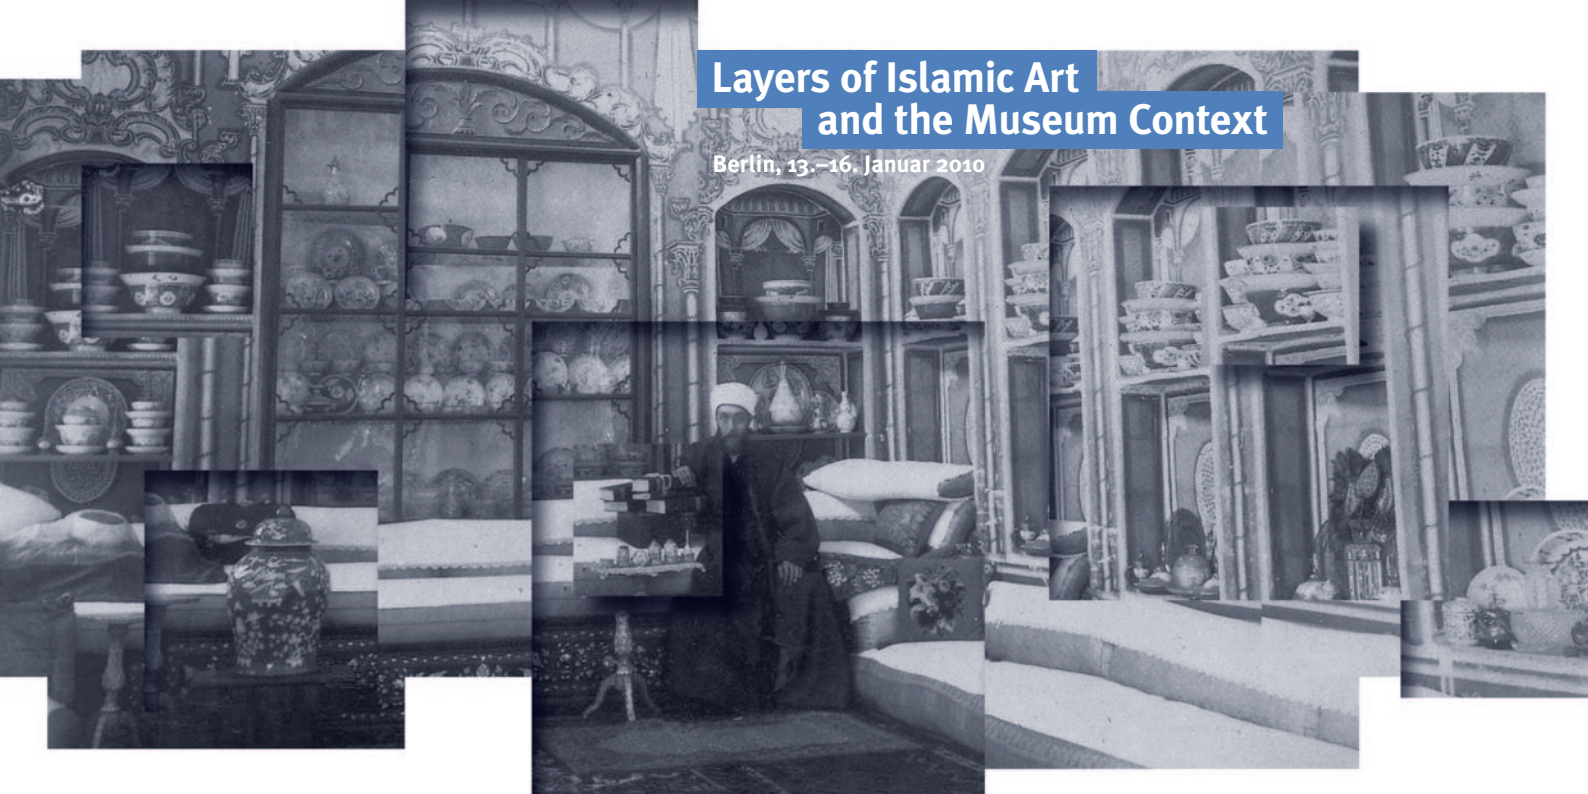

Layers of Islamic Art and the Museum Context

Berlin, 13.–16. Januar 2010

Layers of Islamic Art and the Museum Context

Workshop, Berlin, 13.–16. Januar 2010

In recent years several museums have reorganized their galleries of Islamic art and developed new approaches towards their aesthetical and contextual presentation. While museums and galleries increasingly become important forums for public interest in Muslim cultures, there has been little discussion on content, categories of order and their new role in the light of modern museology and museum pedagogy. This is true to a certain degree for the contextual research on objects of Islamic art. What are the stories embedded in objects and how can they be told?

These themes are explored in a workshop entitled Layers of Islamic Art and the Museum Context. The workshop will coincide with the projects of re-conventionalizing the Museum for Islamic Art at the Pergamon Museum in Berlin and designing the new museum for the Aga Khan Collection in Toronto. These two and similar projects of international partners shall provide the opportunity to rethink our concepts of Islamic art and its communication in public display.